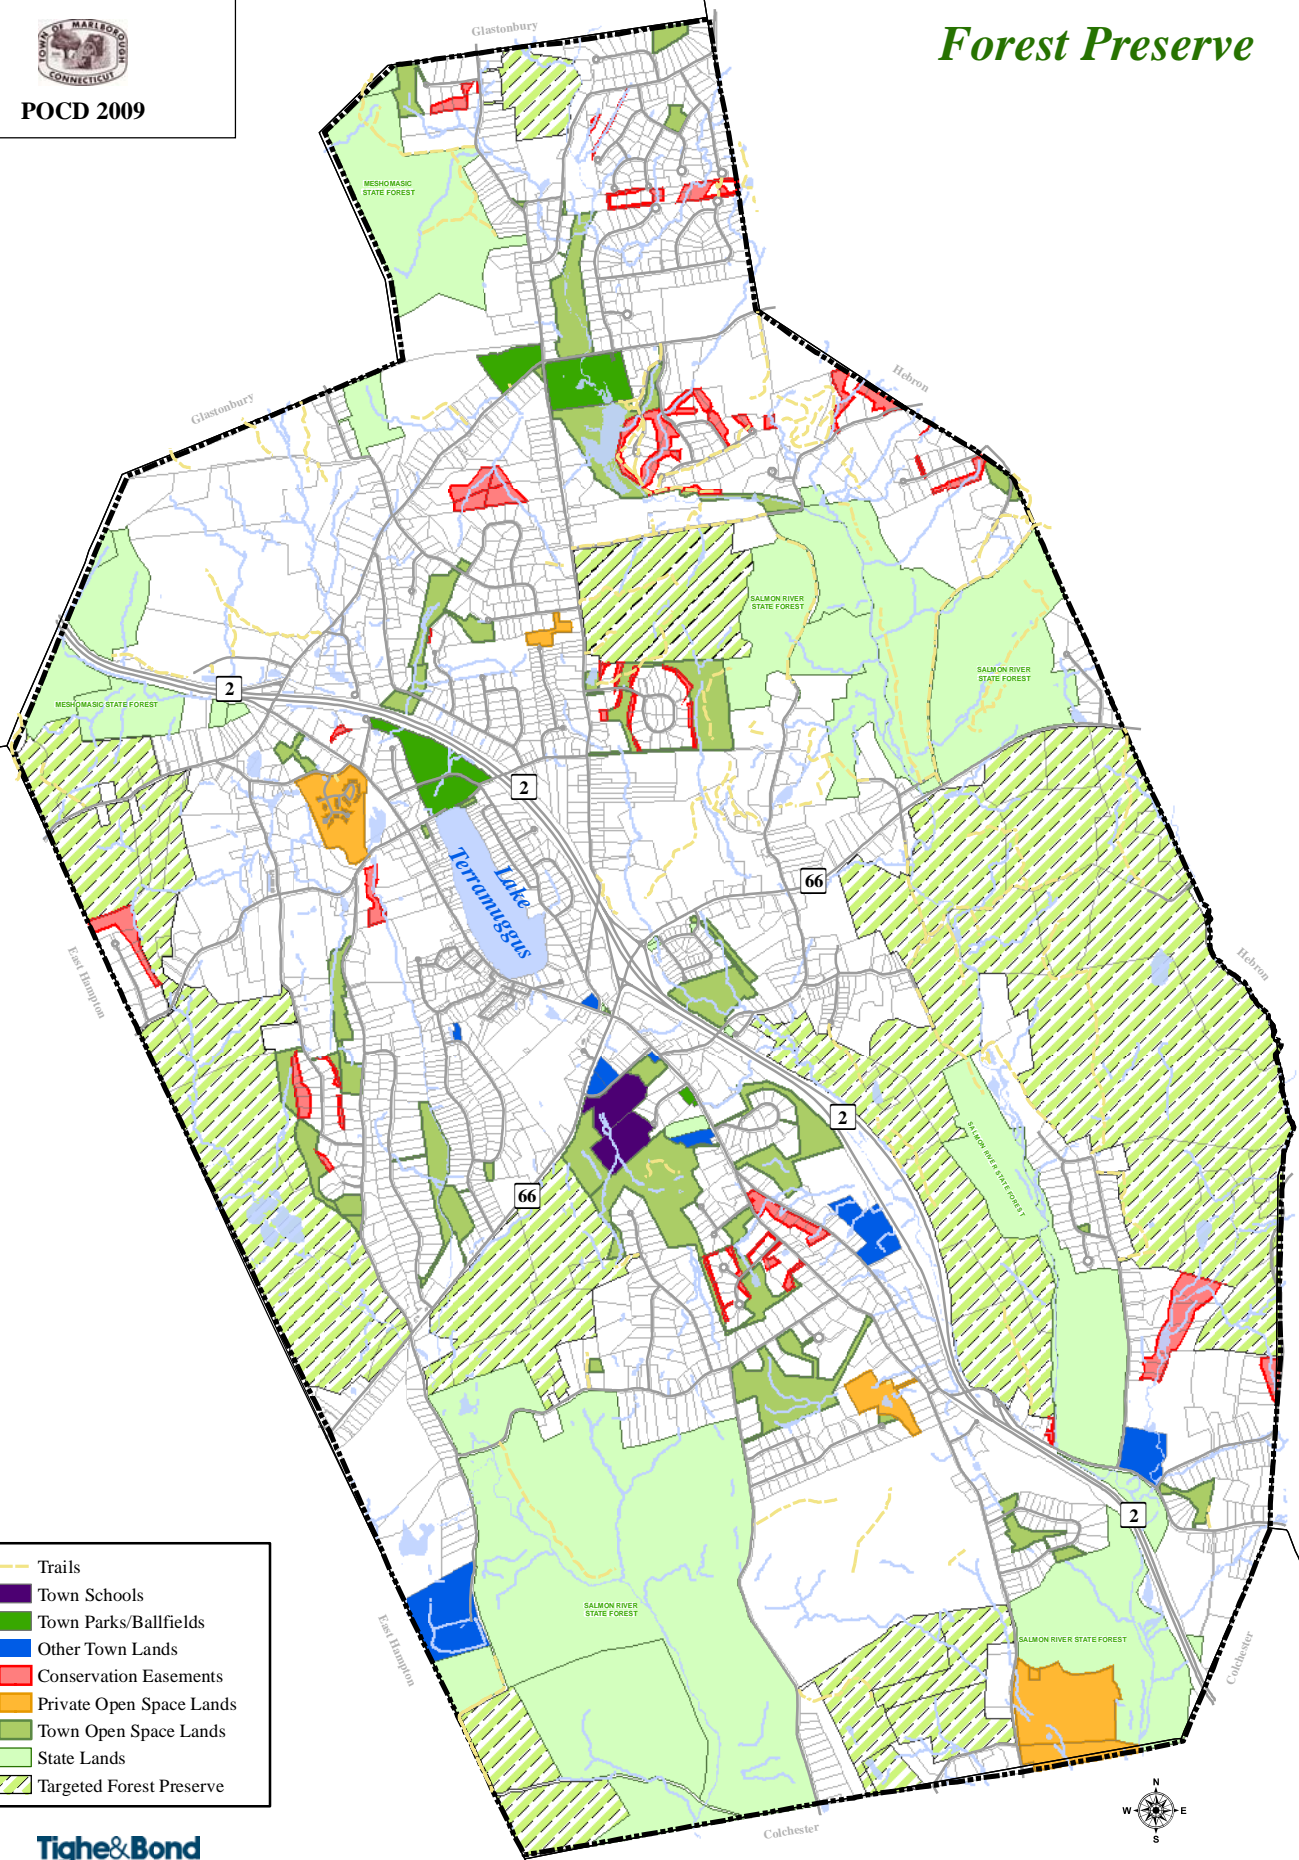

Town of Marlborough

POCD 2009

Forest Preserve

- Trails
- Town Schools
- Town Parks/Ballfields
- Other Town Lands
- Conservation Easements
- Private Open Space Lands
- Town Open Space Lands
- State Lands
- Targeted Forest Preserve